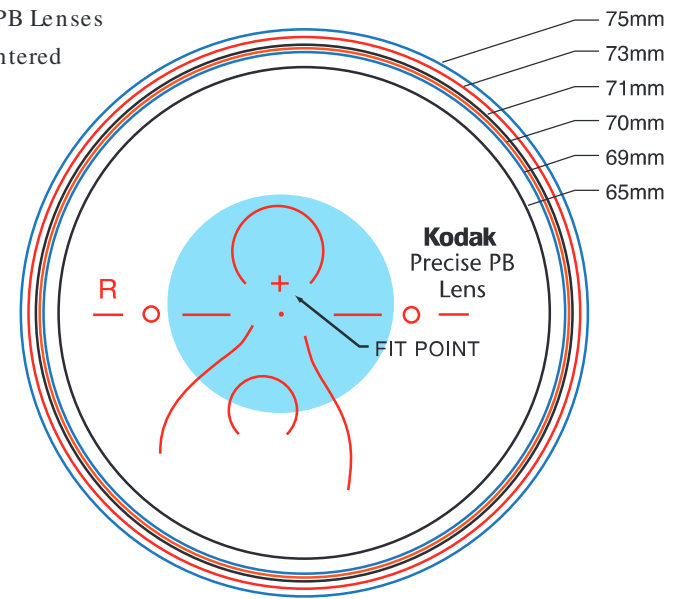

KODAK PRECISE PB Progressive Lens Dispensing Aid

KODAK Precise PB Progressive Lenses

1. Select and adjust the frame. Adjust the frame for comfort and accuracy before taking measurements. Adjustable nose pads are recommended. Set the vertex distance 12-14mm. Set the pantoscopic angle to 10-12°. Frame should have a slight face form.

2. PD and Fit Height. Measure monocular fitting heights by marking each demo lens at the pupil centers with a felt tip pen. Measure monocular PDs using a pupilometer or by using the fitting height marks. To translate lens markings into measurements place the frame on the center of the triangle, making sure the marks on the lens are on the zero (0) line. Using the chart, record the monocular PDs and monocular vertical heights.

3. Frame verification. Line up the pupillary mark on the frame with the cross on the chart. **The Blue Optical Zone** is the area required for good distance and near vision. Verify that it is within the eyewire and that the eyewire is within the cut-out diameter. If a small portion of the near or distance zones are outside the frame, the patient may still be satisfied with the frame, as long as the optical compromises are explained.

5. Teach proper viewing. Demonstrate the different viewing areas, and appropriate head and eye movement.

KODAK Precise PB Lenses
3.0mm Decentered

KODAK Precise PB Lens identifying mark

KODAK Precise Short PB Lenses
3.0mm Decentered