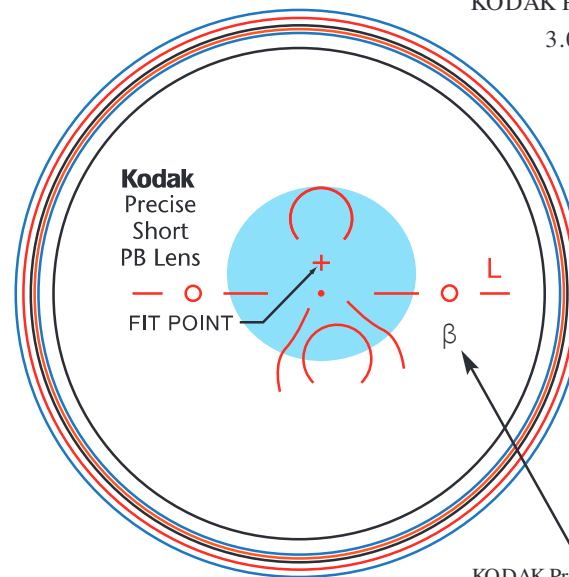

3. Frame verification. Line up the pupillary mark on the frame with the cross on the chart. **The Blue Optical Zone** is the area required for good distance and near vision. Verify that it is within the eyewire and that the eyewire is within the cut-out diameter. If a small portion of the near or distance zones are outside the frame, the patient may still be satisfied with the frame, as long as the optical compromises are explained.

5. Teach proper viewing. Demonstrate the different viewing areas, and appropriate head and eye movement.

KODAK Precise PB Lenses
3.0mm Decentered

KODAK Precise PB Lens identifying mark

KODAK Precise Short PB Lenses
3.0mm Decentered