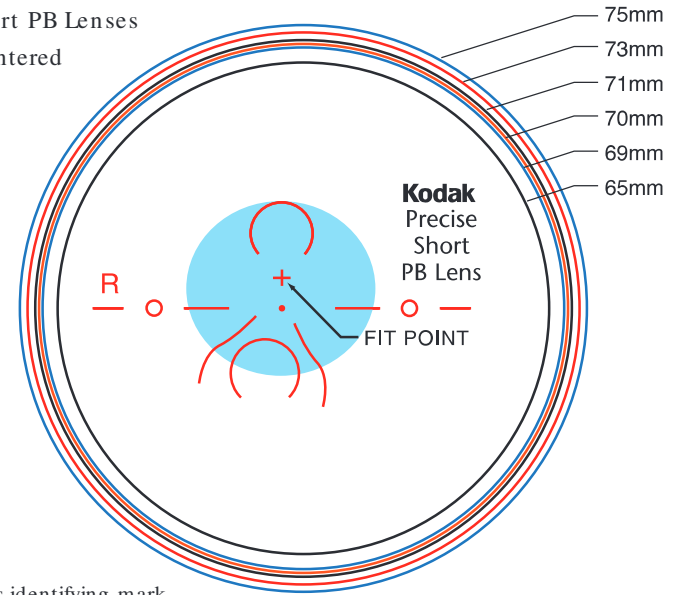

KODAK PRECISE PB Progressive Lens Dispensing Aid

KODAK Precise PB Progressive Lenses

1. Select and adjust the frame. Adjust the frame for comfort and accuracy before taking measurements. Adjustable nose pads are recommended. Set the vertex distance 12-14mm. Set the pantoscopic angle to 10-12°. Frame should have a slight face form.

3. Frame verification. Line up the pupillary mark on the frame with the cross on the chart. **The Blue Optical Zone** is the area required for good distance and near vision. Verify that it is within the eyewire and that the eyewire is within the cut-out diameter. If a small portion of the near or distance zones are outside the frame, the patient may still be satisfied with the frame, as long as the optical compromises are explained.

4. Dispensing. Confirm the monocular PDs and fitting heights. Verify the lens RX on the lensometer. Confirm the fit on the patient by verifying that the fitting cross is properly positioned over the pupils. Adjust the frame as necessary.

5. Teach proper viewing. Demonstrate the different viewing areas, and appropriate head and eye movement.

KODAK Precise PB Lenses
3.0mm Decentered

KODAK Precise PB Lens identifying mark

KODAK Precise Short PB Lenses
3.0mm Decentered