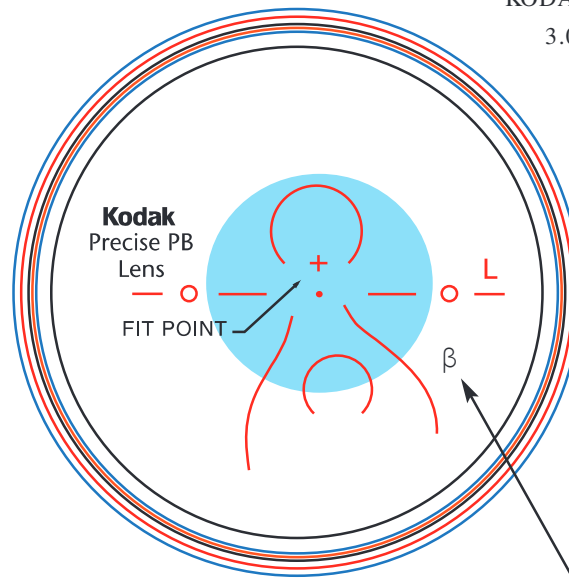

KODAK PRECISE PB Progressive Lens Dispensing Aid

KODAK Precise PB Progressive Lenses

1. Select and adjust the frame. Adjust the frame for comfort and accuracy before taking measurements. Adjustable nose pads are recommended. Set the vertex distance 12-14mm. Set the pantoscopic angle to 10-12°. Frame should have a slight face form.

2. PD and Fit Height. Measure monocular fitting heights by marking each demo lens at the pupil centers with a felt tip pen. Measure monocular PDs using a pupilometer or by using the fitting height marks. To translate lens markings into measurements place the frame on the center of the triangle, making sure the marks on the lens are on the zero (0) line. Using the chart, record the monocular PDs and monocular vertical heights.

3. Frame verification. Line up the pupillary mark on the frame with the cross on the chart. **The Blue Optical Zone** is the area required for good distance and near vision. Verify that it is within the eyewire and that the eyewire is within the cut-out diameter. If a small portion of the near or distance zones are outside the frame, the patient may still be satisfied with the frame, as long as the optical compromises are explained.

5. Teach proper viewing. Demonstrate the different viewing areas, and appropriate head and eye movement.

KODAK Precise PB Lenses
3.0mm Decentered

KODAK Precise PB Lens identifying mark

KODAK Precise Short PB Lenses
3.0mm Decentered